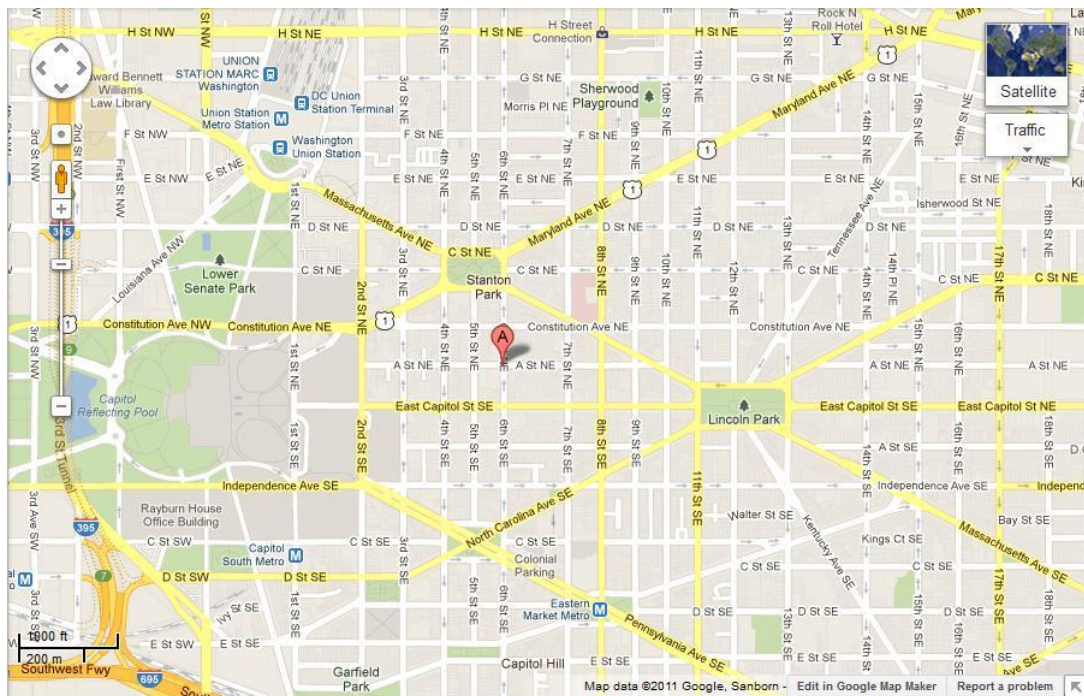

## Directions from the Metro

### From Metro- Blue/Orange Line

Take the blue/orange line to Capitol South Metro stop. Once out of the metro, turn left and walk straight on First Street, NE. After two blocks, you will reach East Capitol Street. Turn right, walk to 5th Street NE, and turn left. Church is fifty yards away on the right.

### Metro- Red Line

Take the red line to Union Station. Walk out to Massachusetts Avenue, go left until you reach First Street, NE. Turn right on First, walk straight until A Street, NE, turn left on A. Walk straight on A and turn right on 5<sup>th</sup> Street, NE. The church will be directly in front of you.

You can view a map of the Metro at <http://www.wmata.com/rail/maps/map.cfm>

Visit [Orbitz.com](http://Orbitz.com), [Expedia.com](http://Expedia.com), or [Travelocity.com](http://Travelocity.com) to find other local hotels. There might be cheaper alternatives near Reagan National Airport (DCA) around the Crystal City/Pentagon/Pentagon City area in Virginia. It's also fairly easy to get to CHBC from there (about a 25 min drive).